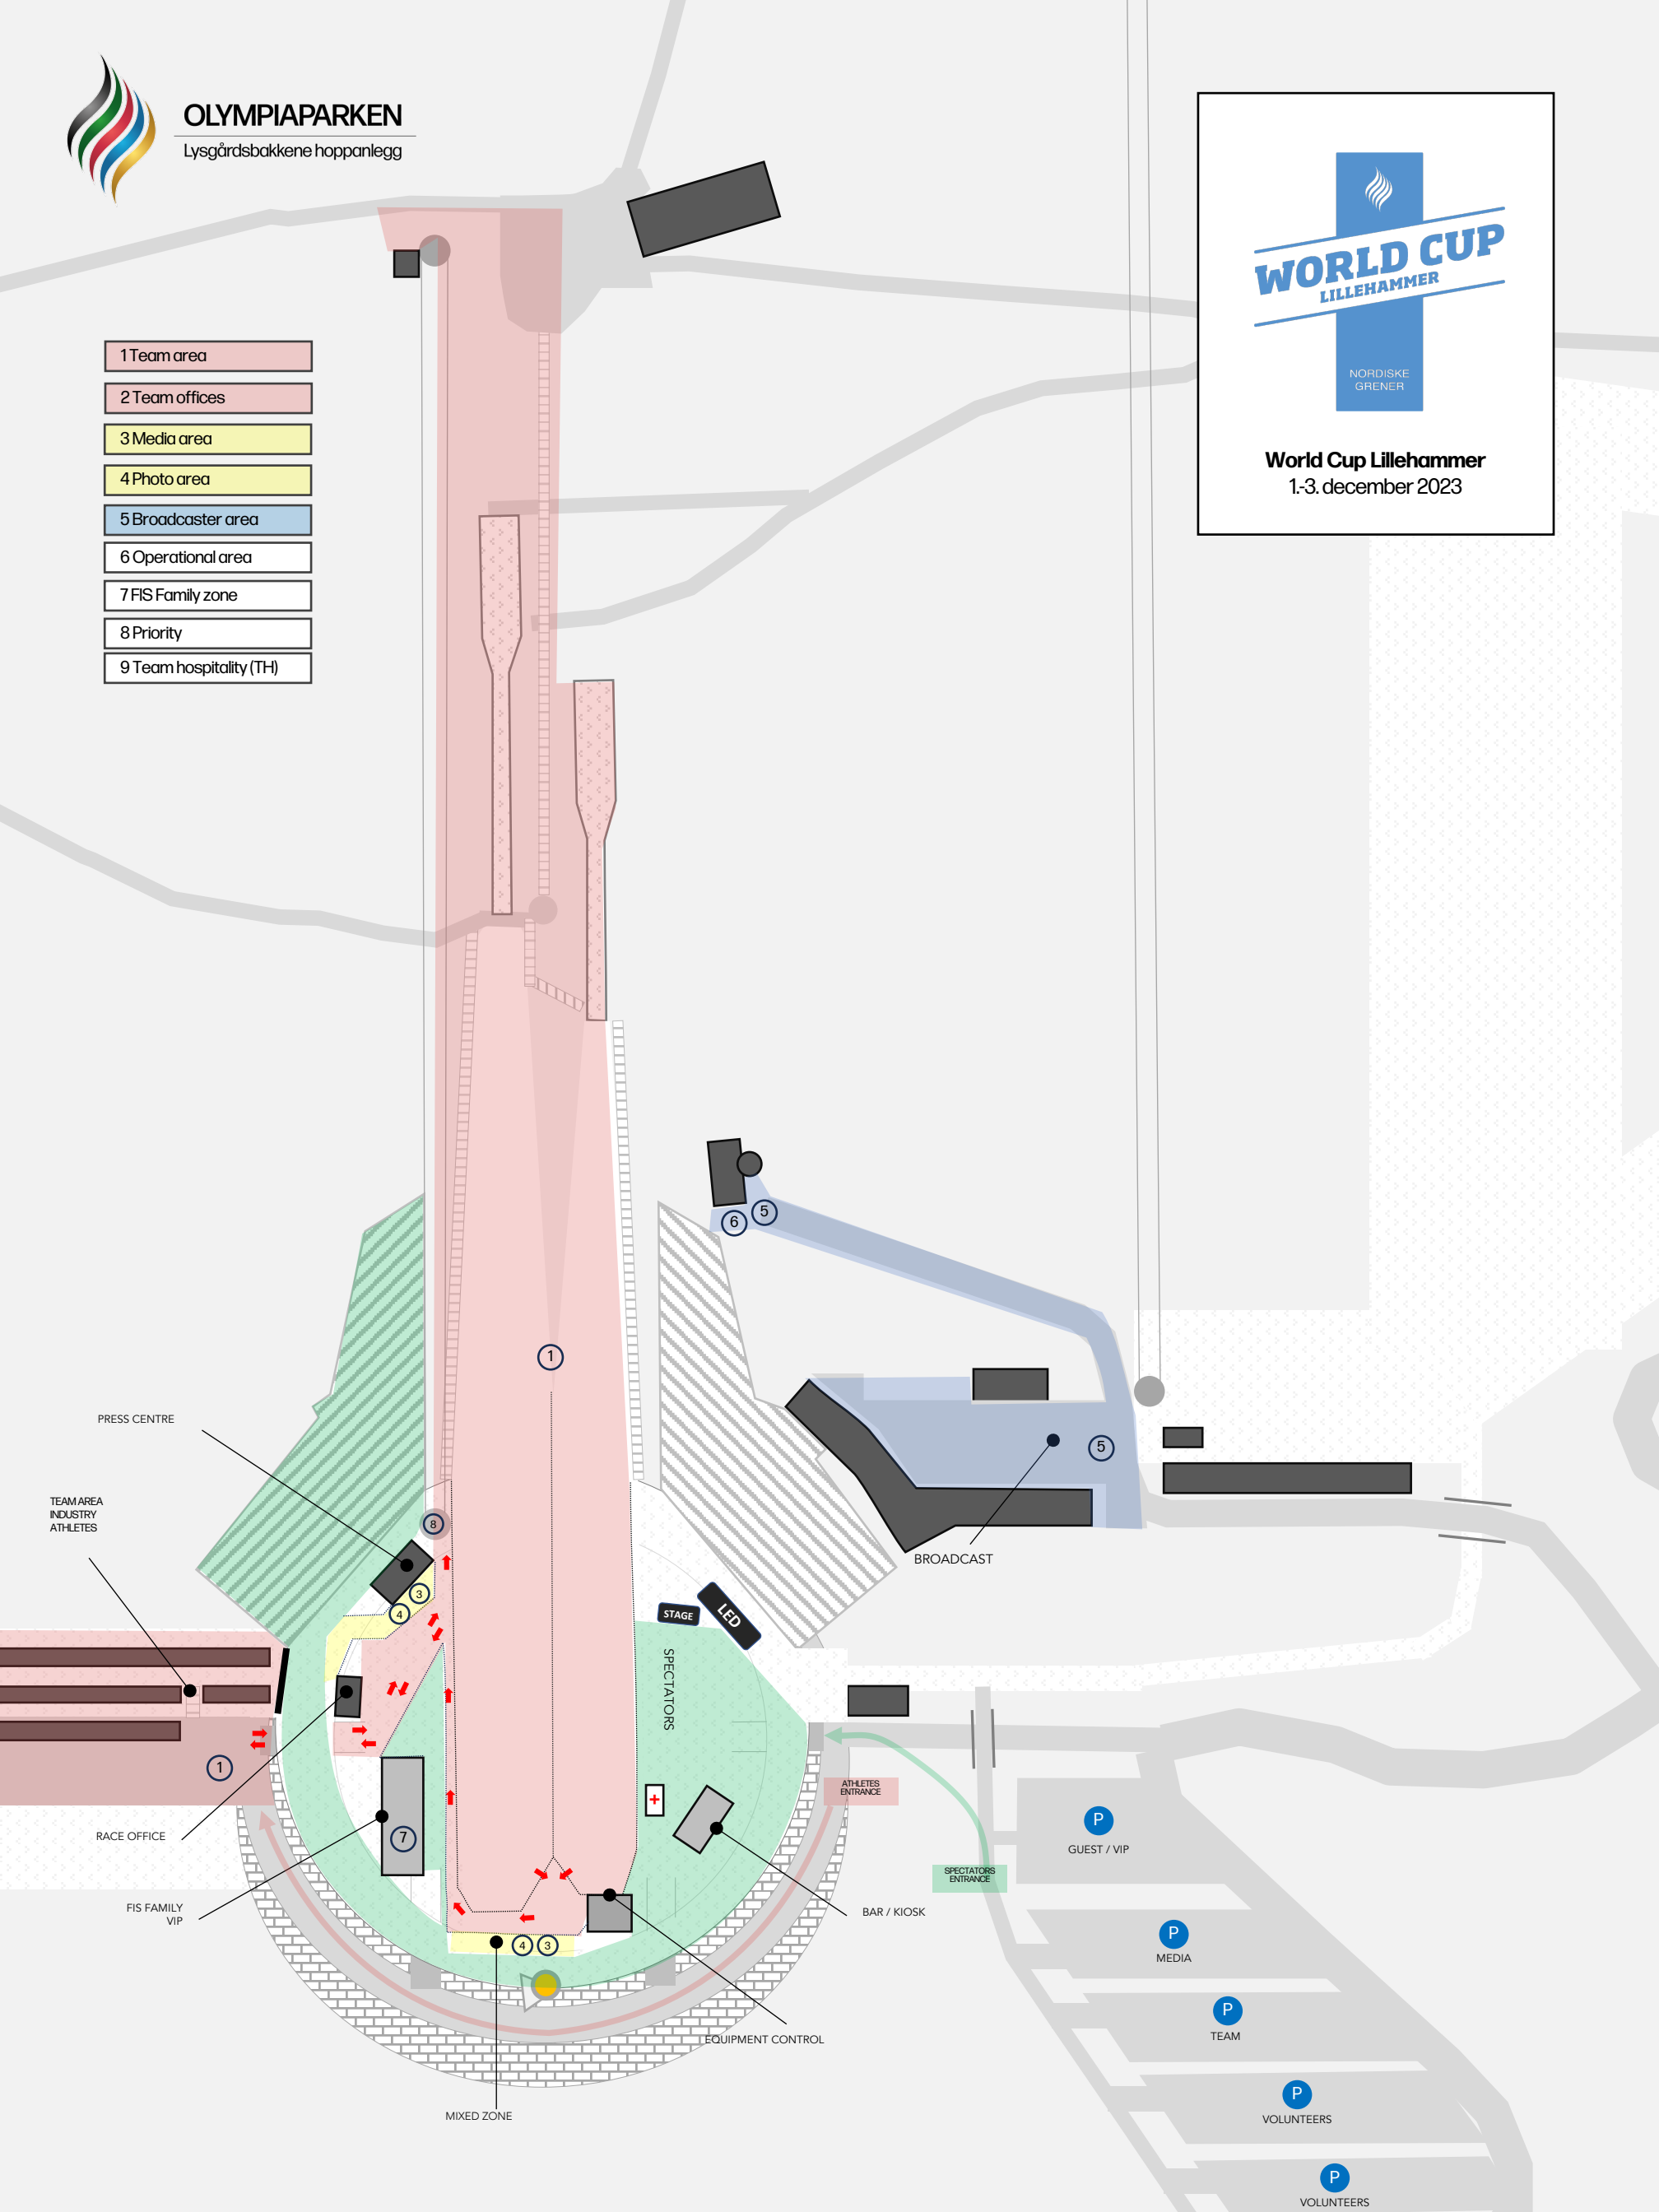

OLYMPIAPARKEN

Lysgårdsbakkene hoppanlegg

- 1 Team area
- 2 Team offices
- 3 Media area
- 4 Photo area
- 5 Broadcaster area
- 6 Operational area
- 7 FIS Family zone
- 8 Priority
- 9 Team hospitality (TH)

WORLD CUP
LILLEHAMMER

NORDISKE
GRENER

World Cup Lillehammer
1-3. december 2023

OLYMPIAPARKEN

Birkebeineren
ski- & skiskytterstadion

- 1 Team area
- 2 Team offices
- 3 Media area
- 4 Photo area
- 5 Broadcaster area
- 6 Operational area
- 7 FIS Family zone
- 8 Priority
- 9 Team hospitality (TH)

**WORLD CUP
LILLEHAMMER**

NORDBANNE
NORDISKE
GRENER

World Cup Lillehammer
1-3. december 2023