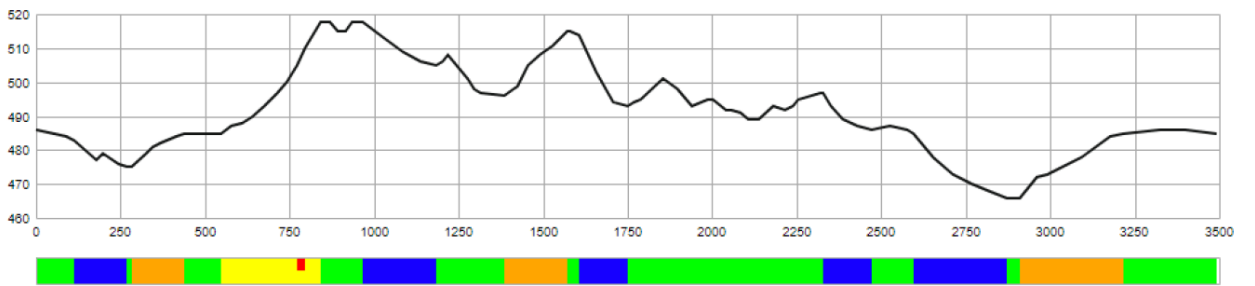

Available courses from 24. november for training

Lillehammer
3,3 km

Lillehammer
2,5 km

Lillehammer
1,6 km