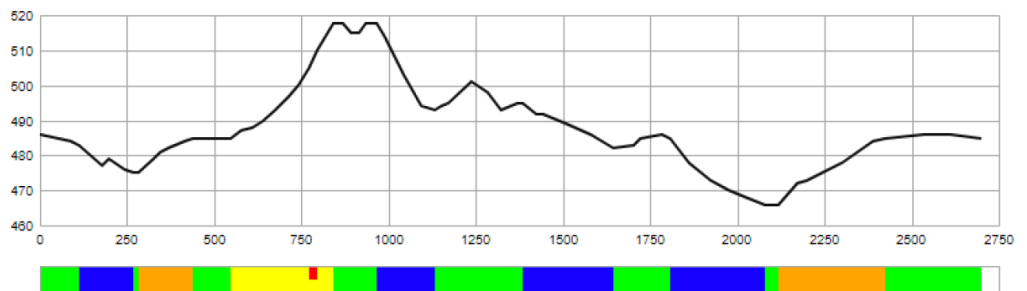

Available courses from 24. november for training

Lillehammer
3,3 km

Lillehammer
2,5 km

Lillehammer
1,6 km