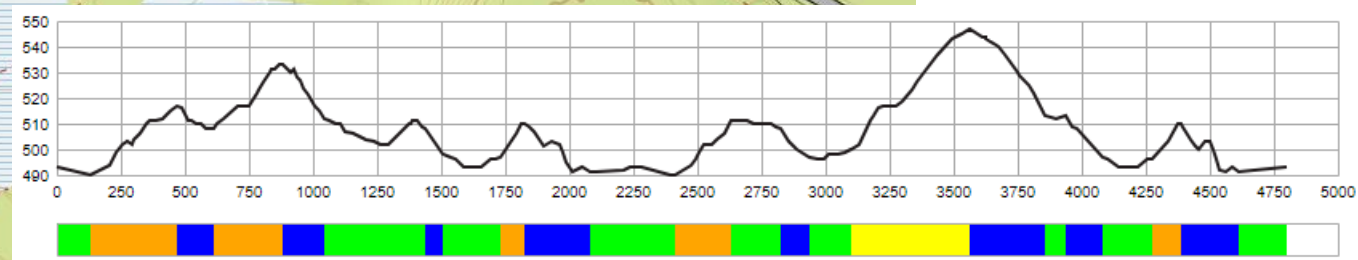

**Basic 4,8km**

**Fri Dec 6th**

CC Women 2x4,8km F

CC Men 2x4,8km F

**Sprint 1,3km**

**Sat Dec 7th**

**CC sprint W + M**

**Basic 2,5km**

**Fri Dec 6th**

NC Women 2x2,5km F

**Sat Dec 7th**

NC Women 2x2,5km F

NC Men 4x2,5km F

**Sun Dec 8th**

CC Skiathlon Women

4x2,5 C